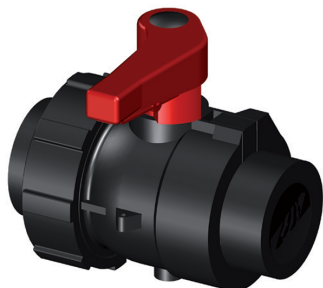

IBC's PE-HD ball valve, BSP threaded outlet, single union, PPGF BSP threaded socket

## EPDM

#	d (mm)	DN (mm)	DN (inch)	L (mm)	H (mm)	B (mm)
1	63	50	2"	183	118	26